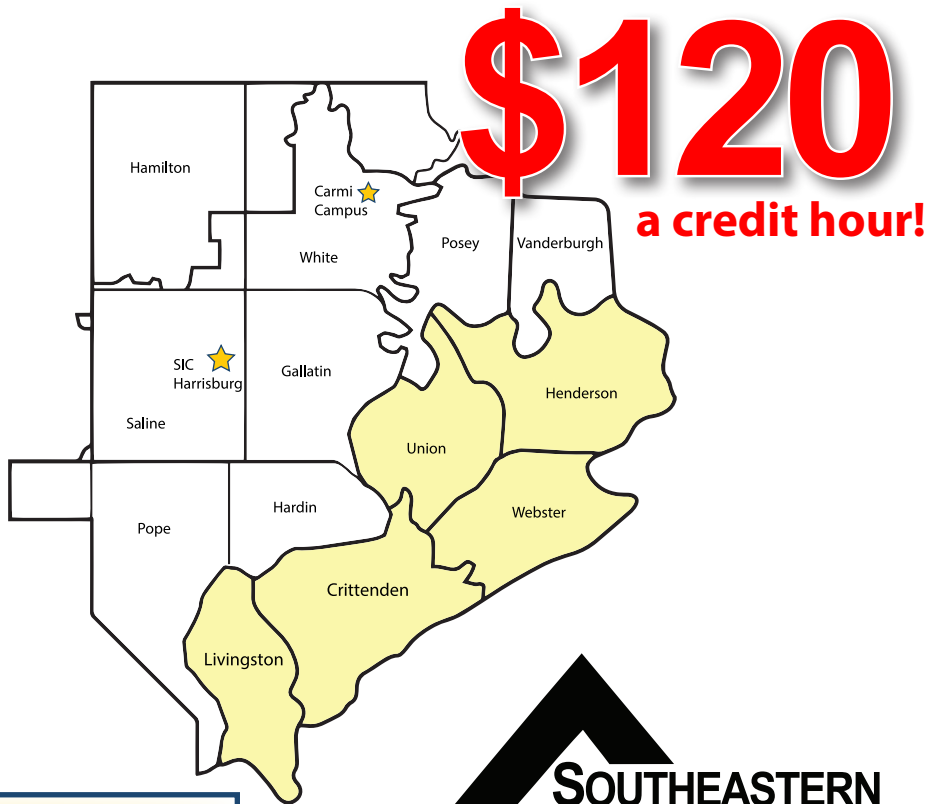

Eligible Kentucky Counties

Crittenden
Henderson
Livingston
Union
Webster

www.sic.edu
(866) 338-2742 ext. 2245

How much can you save on Tuition and Fees at SIC?

One year at...	
Southeastern Illinois College online only	= $3,840
Southeastern Illinois College on-campus	= $4,020
A Kentucky community college	= $4,920
A Kentucky university	= $8,400
Save between $2,000 and $9,000 in tuition and fees with two years at SIC!	

Southeastern Illinois College has campuses in Harrisburg and Carmi, Illinois.