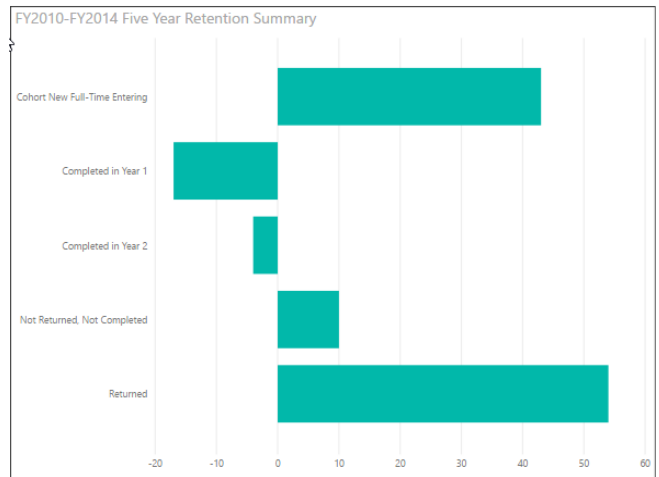

Source: ICCB Student Retention Rate by College Report