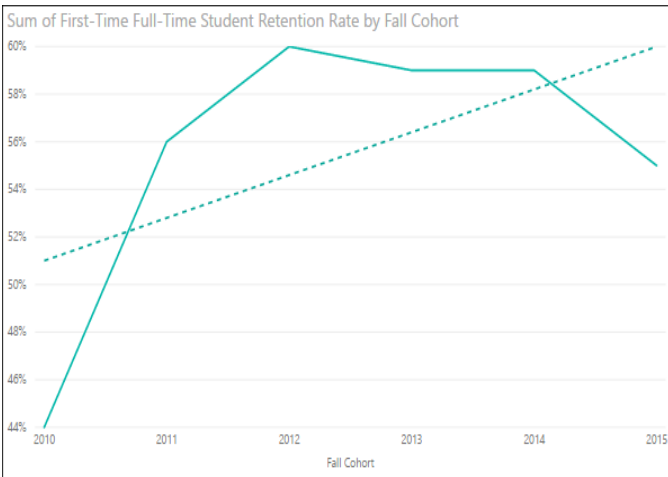

Southeastern Illinois College

Retention Rate Disclosure

This information contains the percentages of full-time, first-time, degree/certificate-seeking undergraduate students, who attended Southeastern Illinois College full-time in the fall semester of the cohort year specified, who returned in the fall semester of the next academic year.

Cohort Year: 2015

Source: Fall 2016 IPEDS Enrollment Survey

Undergraduate Student Retention	
As reported in the Fall 2016 IPEDS Enrollment Survey for First-Time Full-Time degree or Certificate Seeking Students.	
First-Time Full-Time Retention – Fall 2015 Cohort	
First-time, full-time student retention rate	55%

Source: Fall IPEDS Enrollment Surveys from FY2012-FY2017